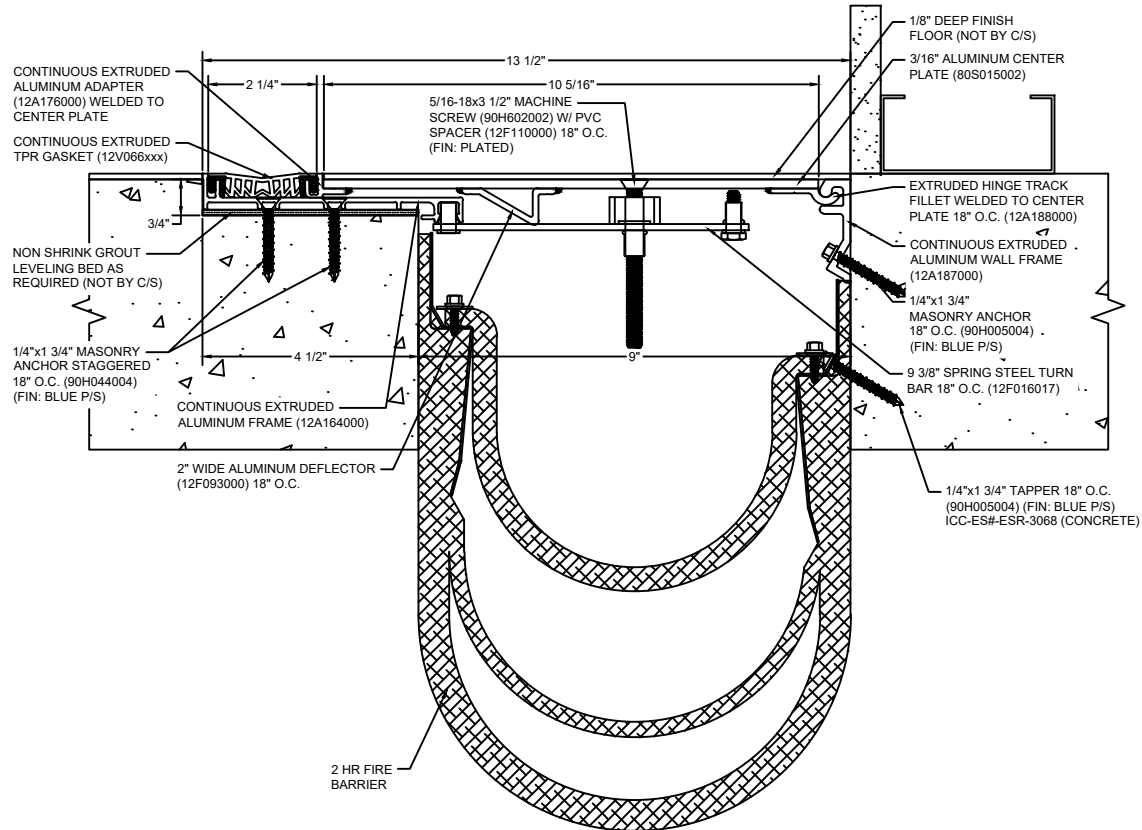

Model: SGRW-900 W/ FB

CS **Construction Specialties®**
www.c-sgroup.com
6696 Route 405 Highway, Muncy, PA 17756
Phone: (800) 233-8493 / Fax: (570) 546-8022
895 Lakefront Promenade, Mississauga, Ontario L5E 2C2 Canada
Phone: (888) 895-8955 / Fax: (905) 274-6241

© Copyright 2018 Construction Specialties, Inc.

PROJECT:	SCALE: NTS
CUSTOMER:	DATE:
LOCATION:	JOB NO.:
DRAWN BY:	SHEET NO.: