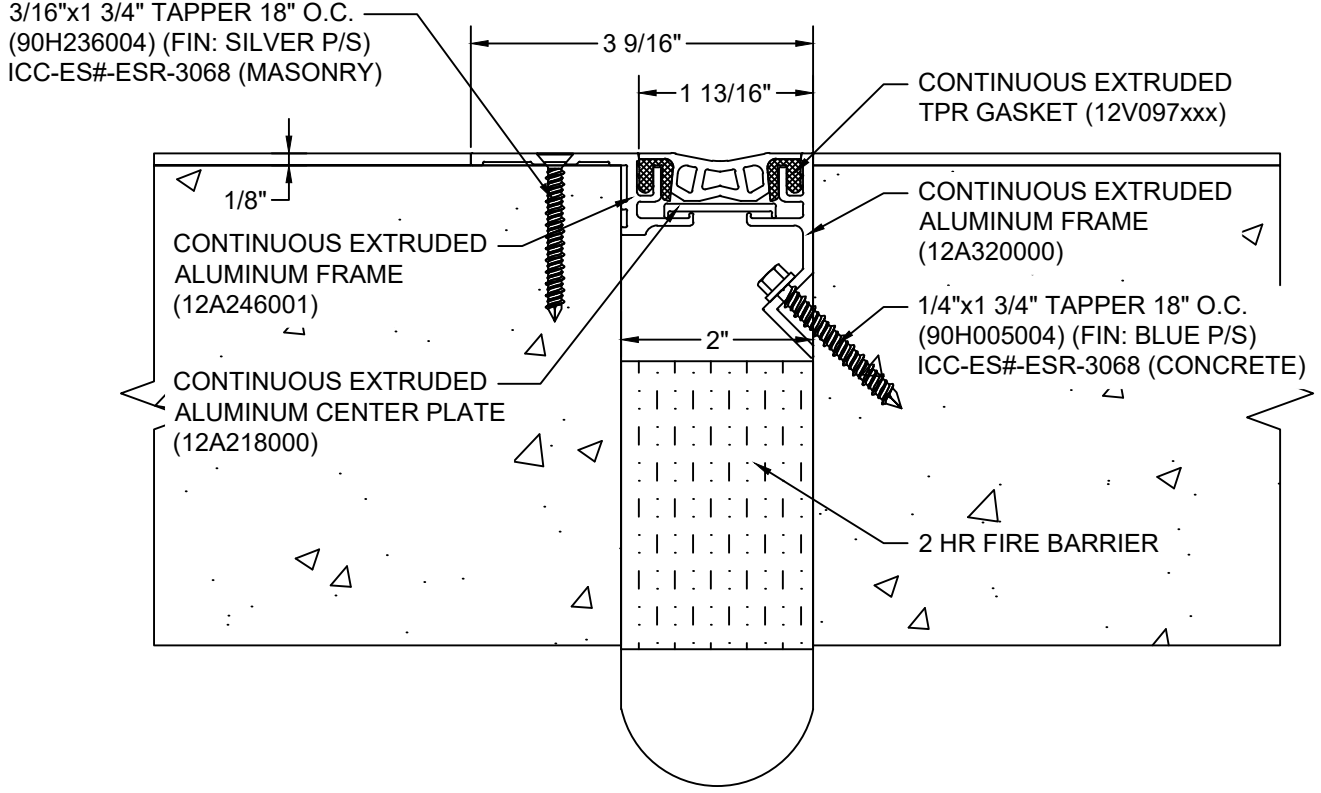

Model: GFST-200M W/ FB

Construction Specialties®

www.c-sgroup.com

6696 Route 405 Highway, Muncy, PA 17756
Phone: (800) 233-8493 / Fax: (570) 546-8022

895 Lakefront Promenade, Mississauga, Ontario L5E 2C2 Canada
Phone: (888) 895-8955 / Fax: (905) 274-6241

© Copyright 2018 Construction Specialties, Inc.

PROJECT:	SCALE: NTS
CUSTOMER:	DATE:
LOCATION:	JOB NO.:
DRAWN BY:	SHEET NO.: