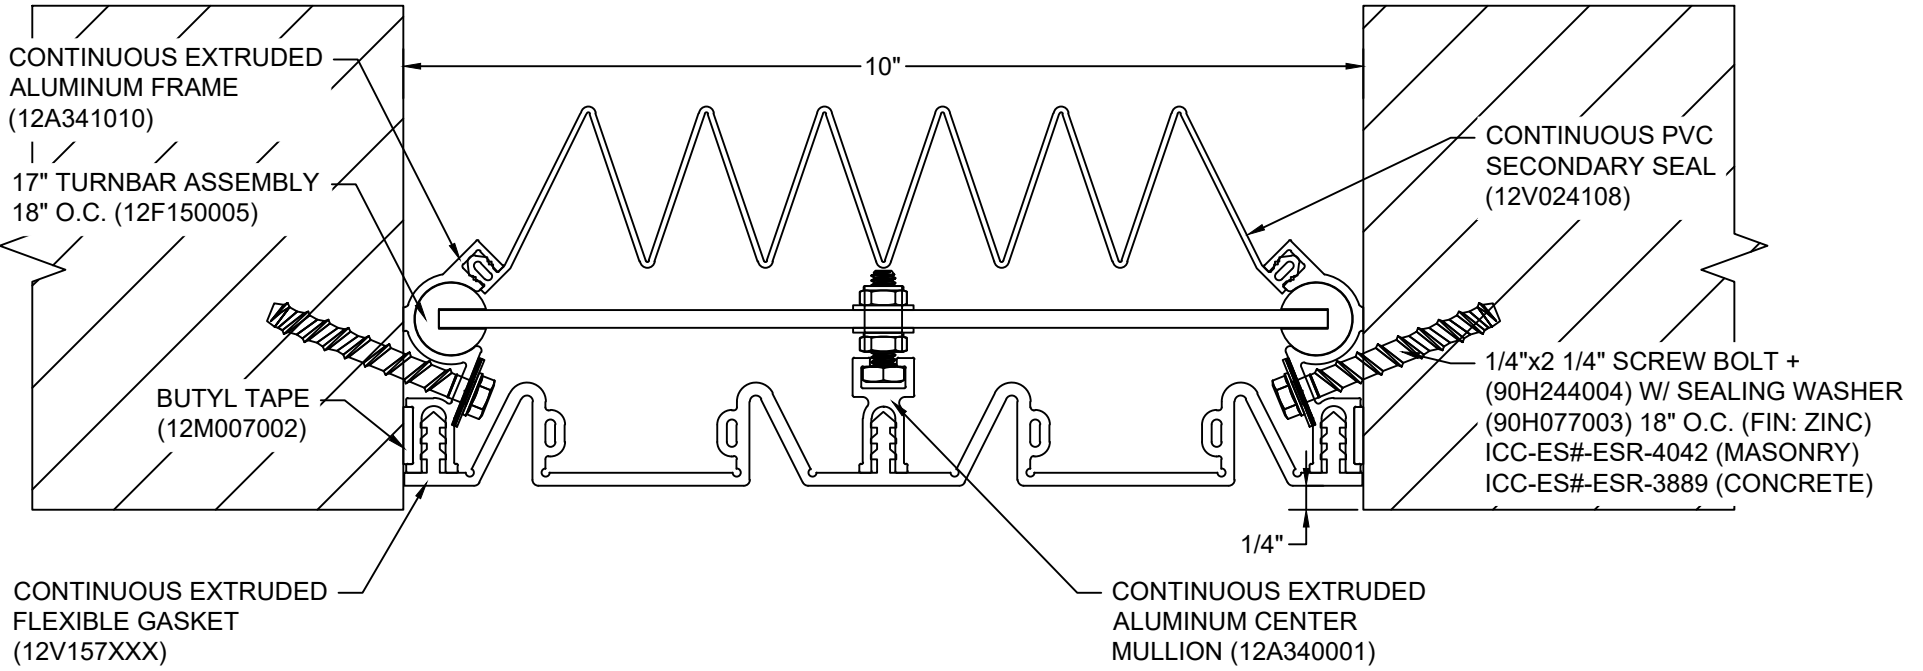

Model: SF-1000

Construction Specialties
www.c-sgroup.com
6696 Route 405 Highway, Muncy, PA 17756
Phone: (800) 233-8493 / Fax: (570) 546-8022
895 Lakefront Promenade, Mississauga, Ontario L5E 2C2 Canada
Phone: (888) 895-8955 / Fax: (905) 274-6241

© Copyright 2016 Construction Specialties, Inc.

PROJECT:	SCALE: NTS
CUSTOMER:	DATE:
LOCATION:	JOB NO.:
DRAWN BY:	SHEET NO.: