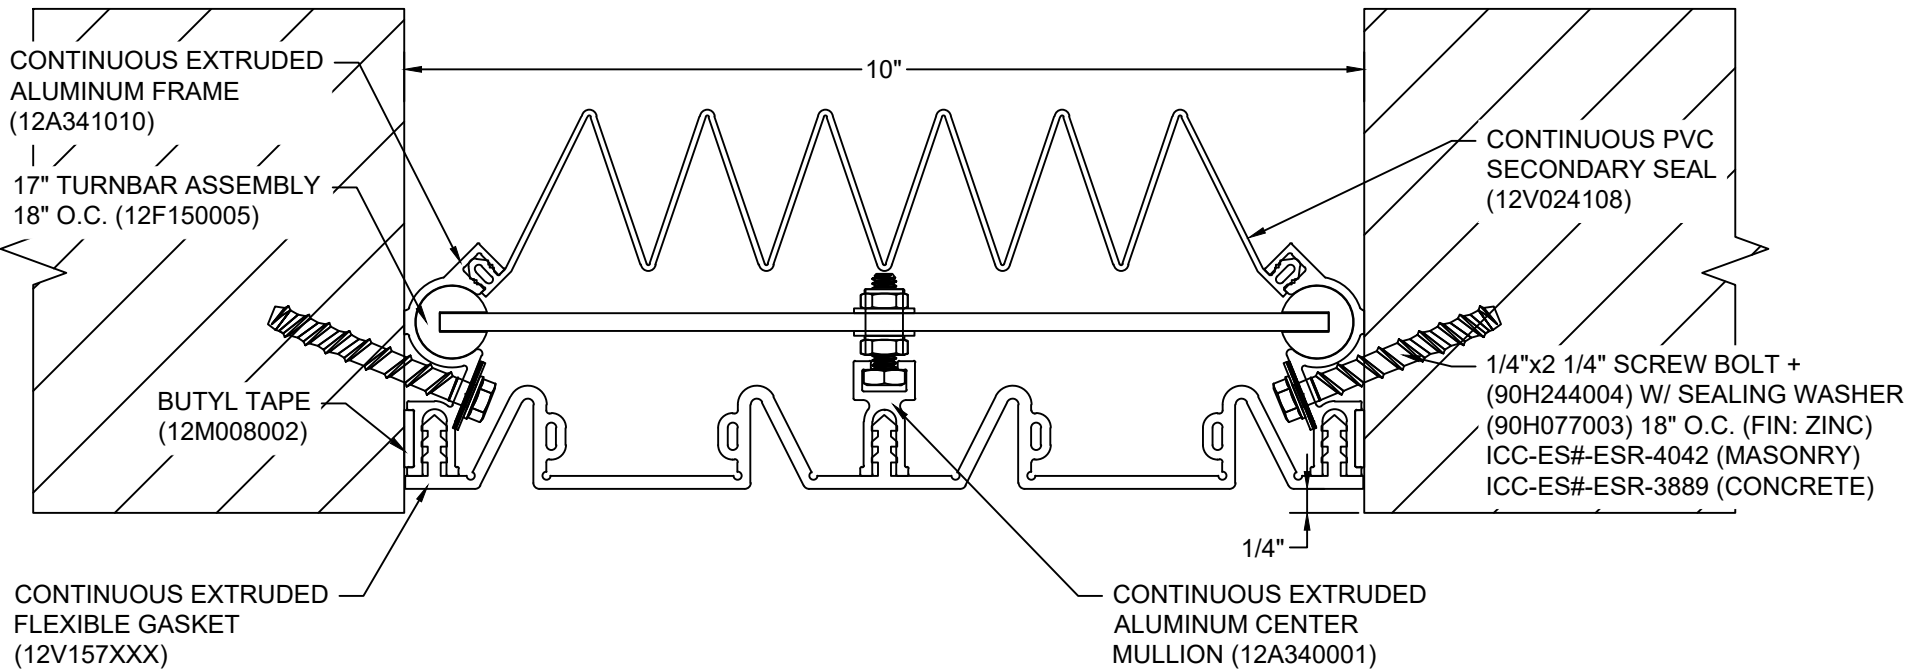

Model: SF-1000

Construction Specialties®
www.c-sgroup.com
6696 Route 405 Highway, Muncy, PA 17756
Phone: (800) 233-8493 / Fax: (570) 546-8022
895 Lakefront Promenade, Mississauga, Ontario L5E 2C2 Canada
Phone: (888) 895-8955 / Fax: (905) 274-6241

© Copyright 2018 Construction Specialties, Inc.

PROJECT:	SCALE: NTS
CUSTOMER:	DATE:
LOCATION:	JOB NO.:
DRAWN BY:	SHEET NO.: