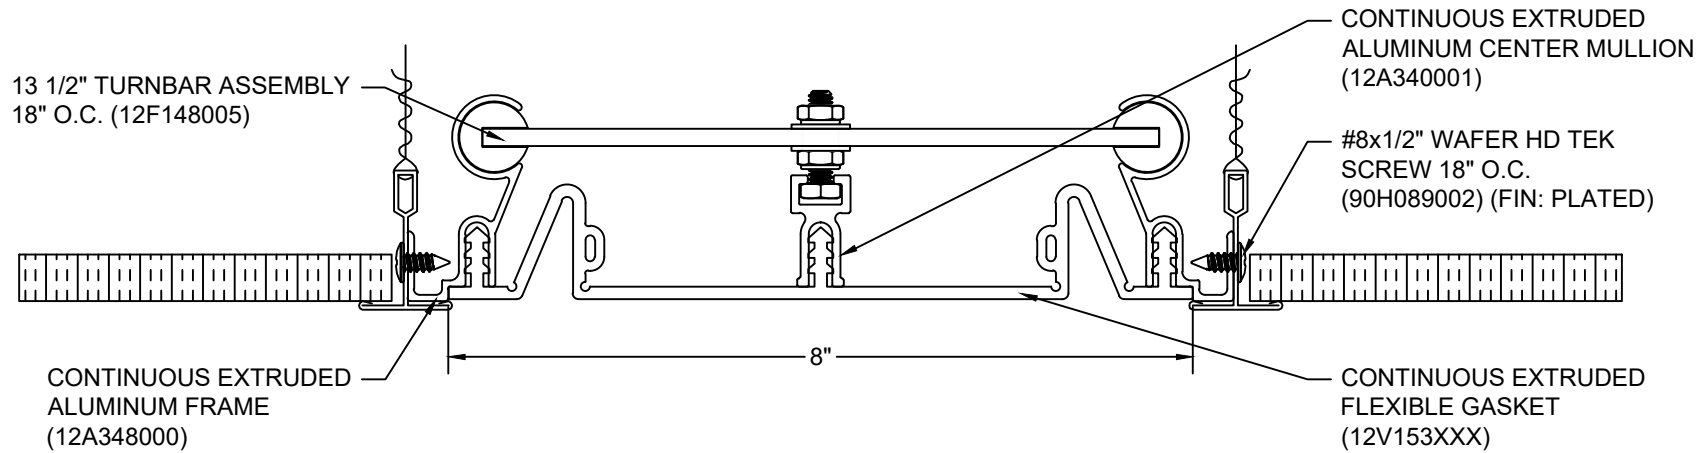

AVAILABLE COLORS:

108 BLACK	270 GREIGE
136 GRAY	232 WHITE

CUSTOM COLORS ARE AVAILABLE AT AN ADDITIONAL CHARGE, SUBJECT TO MINIMUM QUANTITIES.

Model: FCF-800

Construction Specialties
www.c-sgroup.com

6696 Route 405 Highway, Muncy, PA 17756
Phone: (800) 233-8493 / Fax: (570) 546-8022

895 Lakefront Promenade, Mississauga, Ontario L5E 2C2 Canada
Phone: (888) 895-8955 / Fax: (905) 274-6241

DISCLAIMER:

PROJECT:	SCALE: 1:2
CUSTOMER:	DATE:
LOCATION:	JOB NO.:
DRAWN BY:	SHEET NO.: