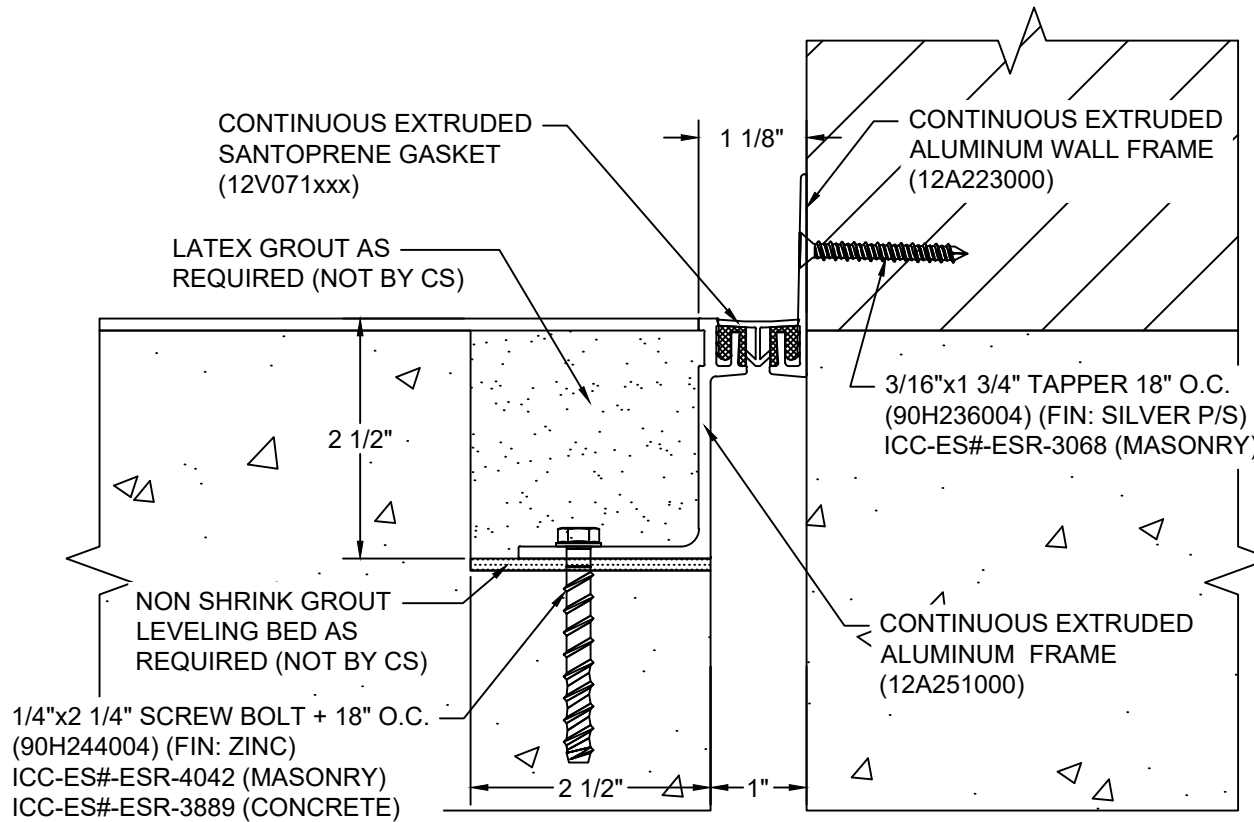

Model: GFTW-100X2.5

CS **Construction Specialties**
www.c-sgroup.com
6696 Route 405 Highway, Muncy, PA 17756
Phone: (800) 233-8493 / Fax: (570) 546-8022

895 Lakefront Promenade, Mississauga, Ontario L5E 2C2 Canada
Phone: (888) 895-8955 / Fax: (905) 274-6241

© Copyright 2016 Construction Specialties, Inc.

PROJECT:	SCALE: NTS
CUSTOMER:	DATE:
LOCATION:	JOB NO.:
DRAWN BY:	SHEET NO.: